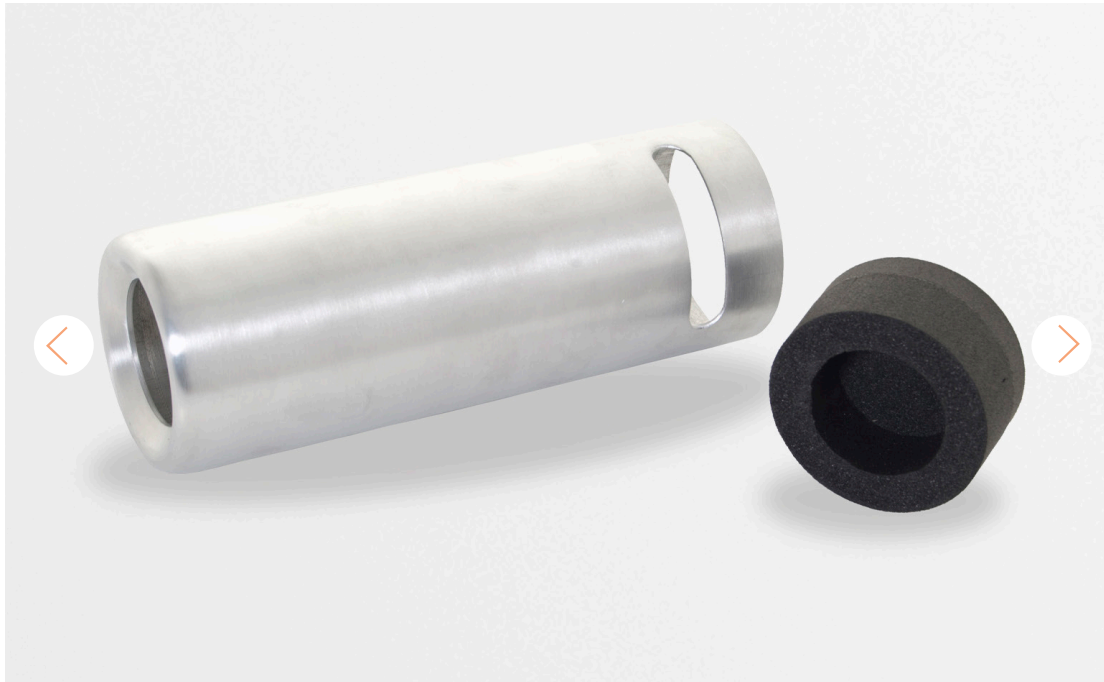

9000

TocLITE® Bullet

Toclite® Accessories

Converts TocLITE® into emergency headlamp

Key Features

Easy to use

GM/RT 2131 compliant

Tough

FEATURE DETAILS

Quick operation to secure TocLITE torch into the Bullet and then place onto the train bracket

GM/RT Complies with GM/RT 2131, so approved for use up to 75mph with the TocLITE® torch

Machined in aluminium for a precise fit and secure train bracket fix

TECHNICAL DETAILS

Size (Length) 25cm

Diameter 7.5cm