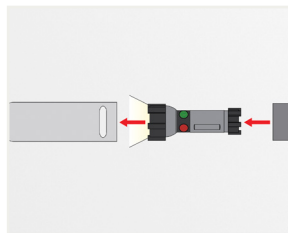

9000

TocLITE® Bullet

Toclite® Accessories

Converts TocLITE® into emergency headlamp

Key Features

Easy to use

GM/RT 2131 compliant

Tough

FEATURE DETAILS

Quick operation to secure TocLITE torch into the Bullet and then place onto the train bracket

GM/RT Complies with GM/RT 2131, so approved for use up to 75mph with the TocLITE® torch

Machined in aluminium for a precise fit and secure train bracket fix

TECHNICAL DETAILS

Size (Length) 25cm

Diameter 7.5cm