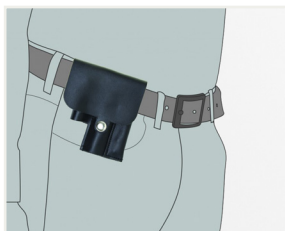

Accessories

8257

3 Key T Key Holder

CrewKIT Accessories

Straightforward and durable

Key Features

Multiple Keys

Tough

Belt attachment

FEATURE DETAILS

Holds T Key, BR-1 key and Drivers key for quick easy access

Easily attaches to belt, with integral belt loops

High grade split leather material extends product life