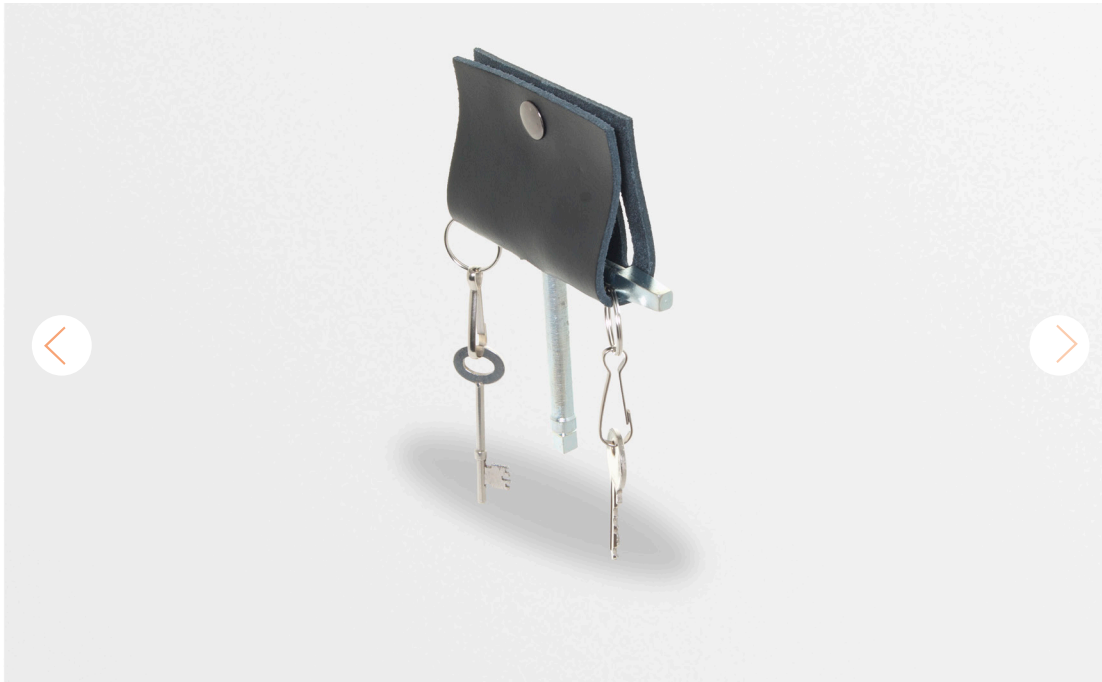

### T Key Holder Plus

CrewKIT Accessories

Straightforward and durable

#### Key Features

Multiple keys

Tough

Belt attachment

#### FEATURE DETAILS

Holds T Key and multiple other keys for quick easy access

Easily attaches to belt, with integral belt loops

High grade split leather material extends product life