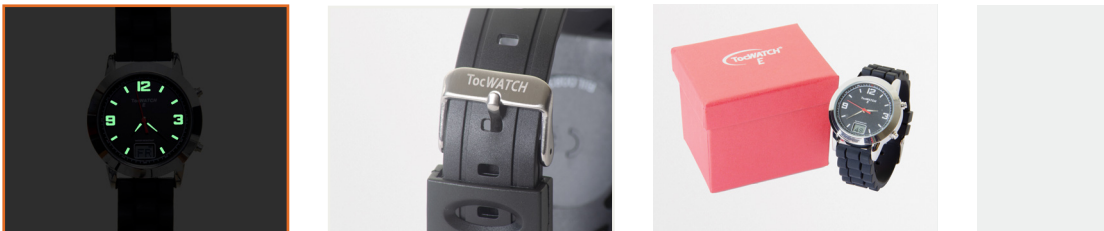

Watches

1230

TocWATCH E RCC Function Watch

On Time All The Time

Slimmed down and lighter

Key Features

RCC function

30M Depth

Analogue watchface

Tough

FEATURE DETAILS

Automatic daily synchronisation to the UK atomic clock time standard

Robust design and high quality ABS make it water resistant to 30m

High clarity time (including seconds) and date data display, back-lit for low light conditions

Extremely comfortable and durable silicone watch strap